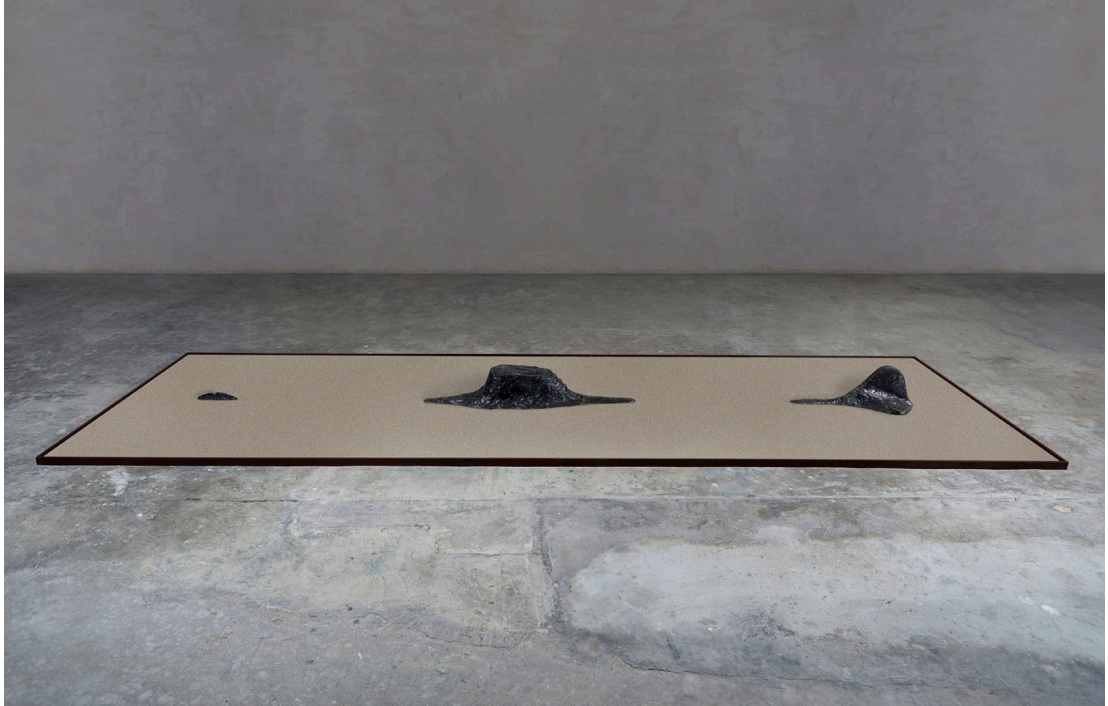

飞机 *Avió*

布面沥青底漆、油彩和织物拼贴 Asphalt primer, oil and collage (fabric) on canvas
260 x 94 cm; 288 x 71 cm; 275 x 64 cm

1987

MATTHEW LIU FINE ARTS

里埃拉·伊·阿拉戈 Riera i Aragó
埋地潜艇模型 Model of Buried Submarine

铜、沙子 Bronze, sand