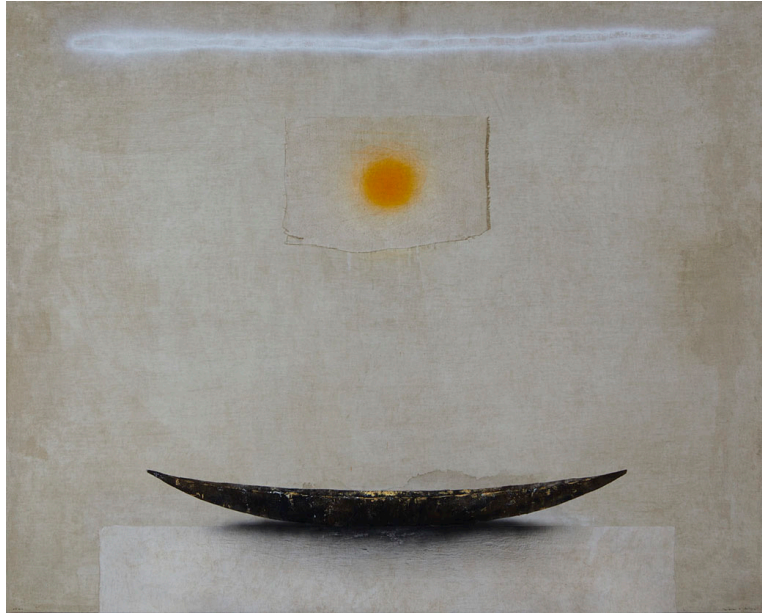

MATTHEW LIU FINE ARTS

里埃拉·伊·阿拉戈 Riera i Aragó

船 *Boat*

布面综合材料和织物拼贴画 Mixed media and collage (fabric) on canvas

132 x 162 cm

2023