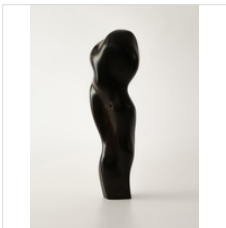

GUANSHUAI MAO

Surge, 2021
African Blackwood

16 7/10 × 4 3/10 × 4 7/10 in
42.5 × 11 × 12 cm