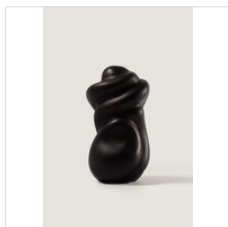

Mao Guanshuai: Shadow of the Moon

Nov 5, 2022 - Jan 14, 2023 · Suite L205-206A, 99 East Beijing Rd, Shanghai, CN

GUANSHUAI MAO

Cuddle, 2022
African Blackwood

10 1/5 × 6 7/10 × 6 3/10 in
26 × 17 × 16 cm

GUANSHUAI MAO

Bud VII, 2022
African Blackwood

17 1/2 × 7 1/10 × 4 3/10 in
44.5 × 18 × 11 cm

GUANSHUAI MAO

Bud VI, 2022
African Blackwood

16 7/10 × 5 1/10 × 4 3/10 in
42.5 × 13 × 11 cm

GUANSHUAI MAO

Untitled, 2022
African Blackwood