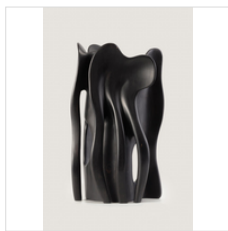

Bud VII, 2022
African Blackwood

17 1/2 × 7 1/10 × 4 3/10 in
44.5 × 18 × 11 cm

GUANSHUAI MAO

Bud VI, 2022
African Blackwood

16 7/10 × 5 1/10 × 4 3/10 in
42.5 × 13 × 11 cm

GUANSHUAI MAO

Untitled, 2022
African Blackwood

13 × 3 3/10 × 3 9/10 in
33 × 8.5 × 10 cm

GUANSHUAI MAO

Bud VIII, 2022
African Blackwood

16 1/2 × 9 1/10 × 7 1/10 in
42 × 23 × 18 cm

GUANSHUAI MAO

Bud IX, 2022
African Blackwood

21 $\frac{3}{10}$ × 7 $\frac{9}{10}$ × 5 $\frac{9}{10}$ in
54 × 20 × 15 cm