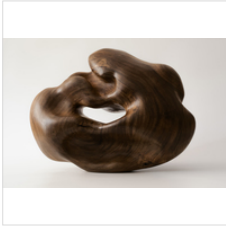

GUANSHUAI MAO

霄 Cloud, 2021
乌金木 Zingana

21 7/10 × 30 3/10 × 15 7/10 in
55 × 77 × 40 cm