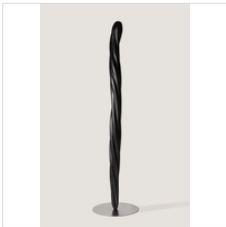

1 $\frac{4}{5}$ × 17 $\frac{3}{10}$ × 7 $\frac{1}{2}$ in
4.5 × 44 × 19 cm

GUANSHUAI MAO

Mask, 2022
Blackwood/Chinese lacquer

3 9/10 × 18 1/2 × 28 in
10 × 47 × 71 cm

GUANSHUAI MAO

Ammonoid, 2022
Blackwood

2 × 9 1/10 × 21 9/10 in
5 × 23 × 55.5 cm