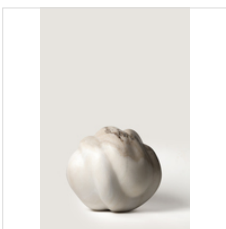

GUANSHUAI MAO

Fondle, 2022
Marble

15 × 15 $\frac{7}{10}$ × 14 $\frac{3}{5}$ in
38 × 40 × 37 cm